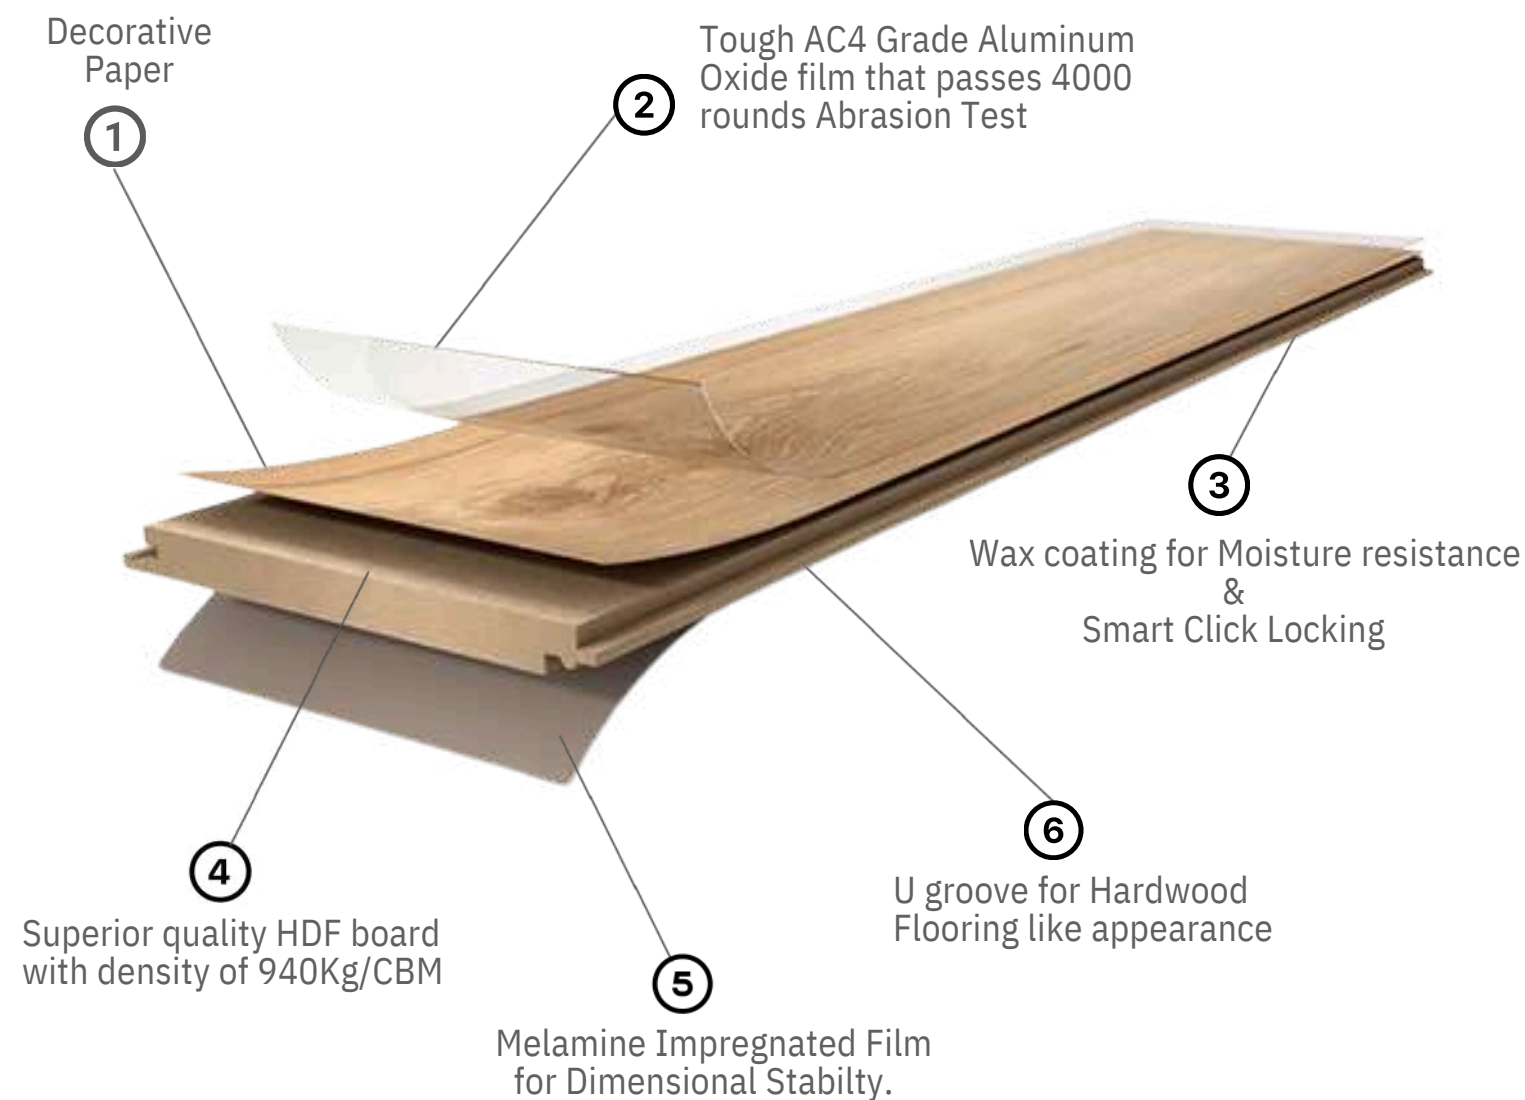

Harmony Floors

WOODEN LAMINATE FLOORING

Wooden Laminate Flooring

Harmony Floors provides its clients the best quality Laminated Wooden Flooring, with smart click and lock mechanism which makes it very easy to install & Dismantle the wooden flooring

Our Laminated Wooden Flooring is a step apart & brings the warmth, touch, sensation, feel & experience of Hardwood Flooring to your steps.

Golden Teak

Experience the luxurious charm of Golden Teak from our Xotiq Series. This exquisite wooden flooring boasts warm golden tones and a stunningly realistic wood grain texture, adding elegance and warmth to any interior. Designed to complement both modern and traditional spaces, its refined finish captures the essence of timeless teak wood beauty.

Jarrah

Elevate your interiors with the rich sophistication of Jarrah from our premium collection. Featuring deep, reddish-brown tones and a striking wood grain texture, this wooden flooring exudes timeless elegance. Perfect for creating a warm and luxurious ambiance, Jarrah effortlessly enhances both contemporary and traditional spaces with its distinctive charm.

Burma Teak

The Burma Teak flooring showcases golden-brown hues and unique grain patterns, adding warmth and luxury to any space. Its exceptional durability and low-maintenance design make it ideal for both modern and traditional interiors. Perfect for creating a timeless and inviting atmosphere, it's a choice that blends style with practicality.